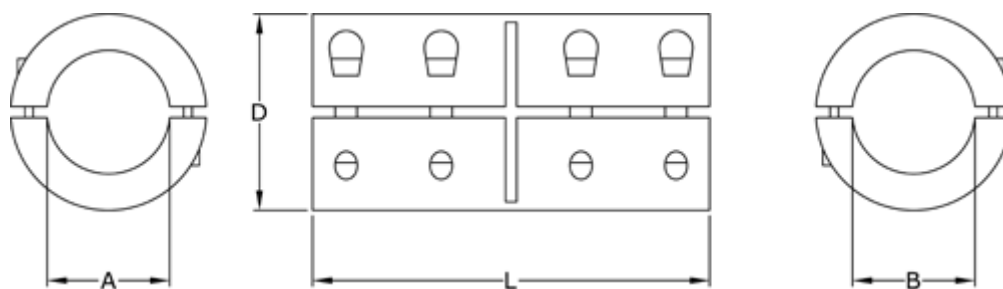

Data Sheet

Article number: 3323046602035

Description: Rigid coupling size 35 bore 35/35 mm
Two piece clamp, stainless

Measures

A = 35
B = 35
D = 67
L = 95
Screw = M8x25